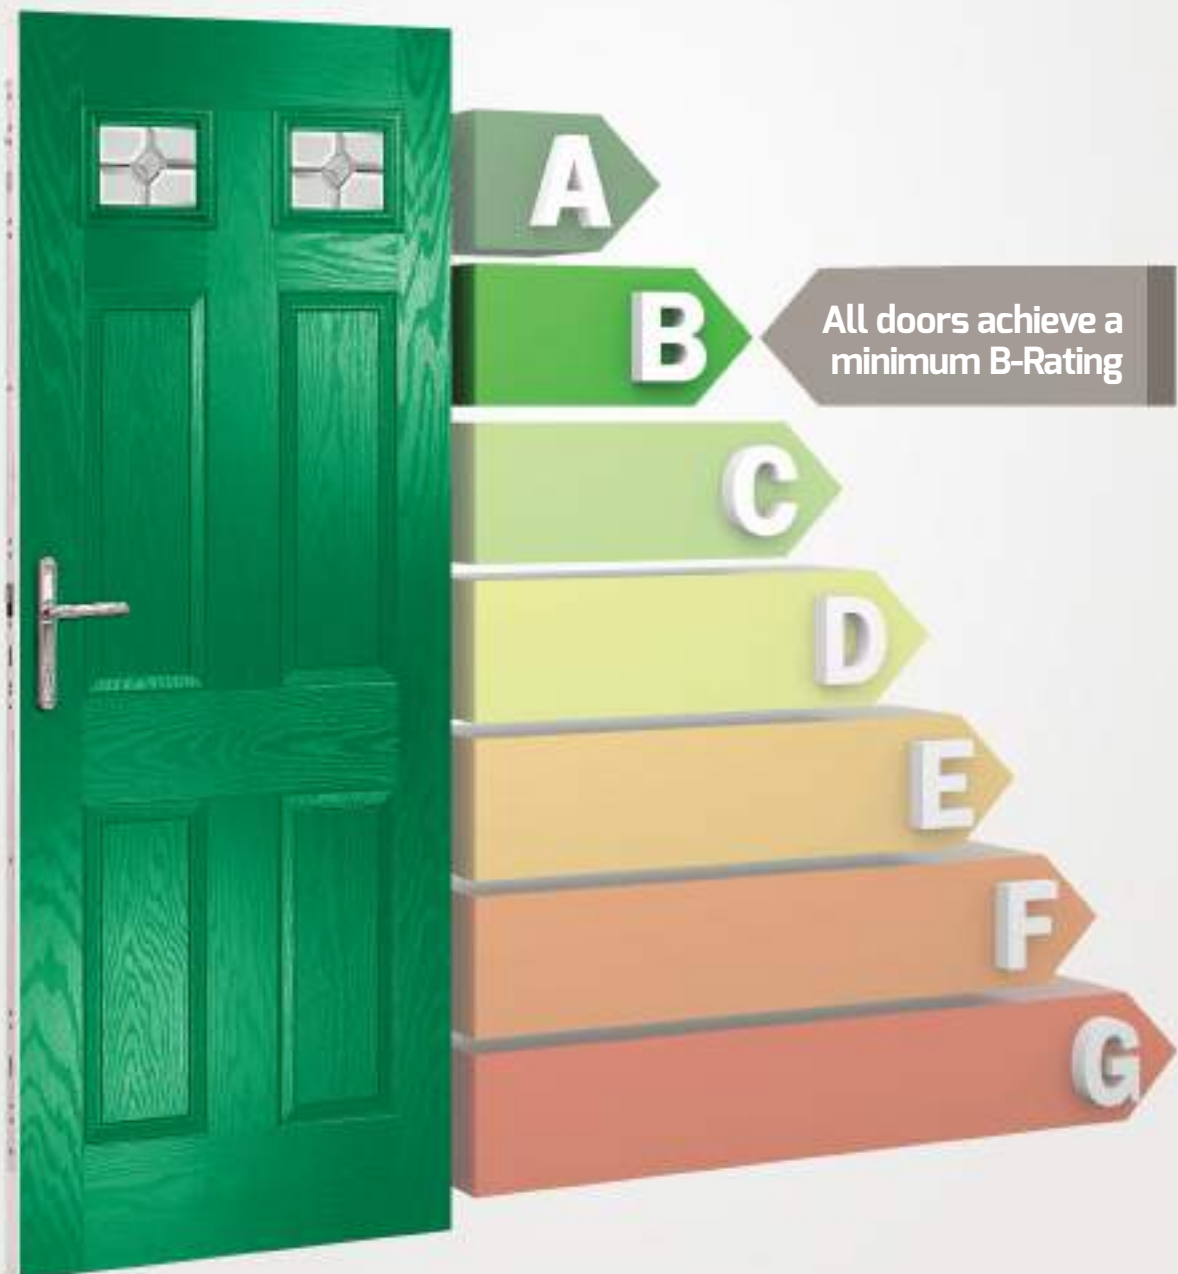

Thermal Performance

Composite doors are much more thermally efficient than either timber or PVC, and our doors are manufactured to the highest quality standards, making them more thermally efficient by design.

The warm foam core allows the door to have a significantly better 'U' value than traditional timber doors, PVC skinned timber doors and steel doors, and our entire range meets with the requirements of the current Building Regulations.

There are various upgrades to glass options which increase the thermal performance of the door.

The combination should keep your home warmer and could help reduce your energy bills.